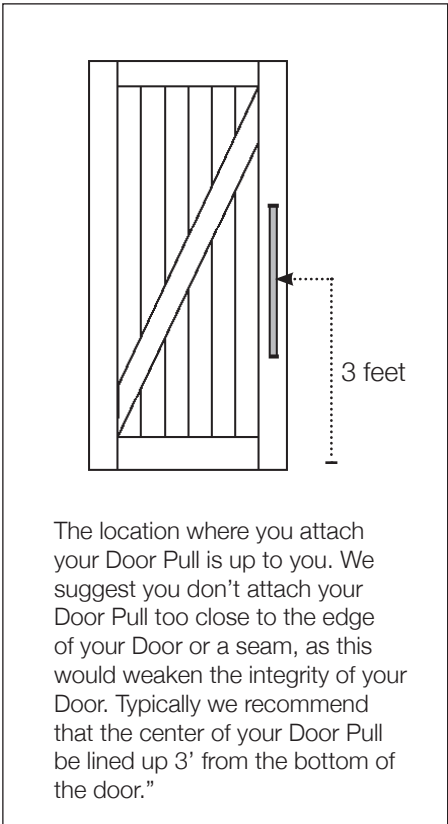

Angle Door Pull

RUSTICAHARDWARE®

Angle Door Pull

<i>length</i>	8	10	12	14	16	18	20	22	24	26	28	30
<i>a</i>	8	10	12	14	16	18	20	22	24	26	28	30
<i>b</i>	9 ^{1/2}	11 ^{1/2}	13 ^{1/2}	15 ^{1/2}	17 ^{1/2}	19 ^{1/2}	21 ^{1/2}	23 ^{1/2}	25 ^{1/2}	27 ^{1/2}	29 ^{1/2}	31 ^{1/2}

All measurements are shown inches.

RUSTICAHARDWARE®