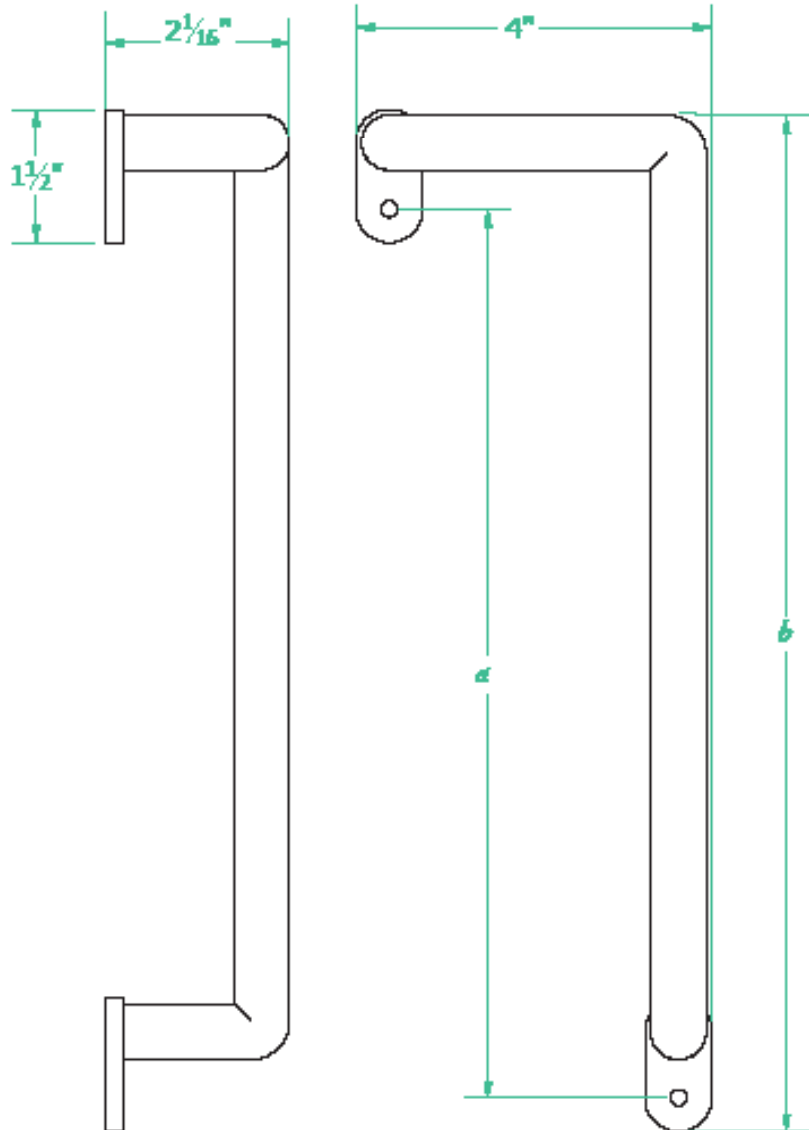

Angle Door Pull

RUSTICAHARDWARE®

Angle Door Pull

<i>length</i>	8	10	12	14	16	18	20	22	24	26	28	30
<i>a</i>	8	10	12	14	16	18	20	22	24	26	28	30
<i>b</i>	9 ^{1/2}	11 ^{1/2}	13 ^{1/2}	15 ^{1/2}	17 ^{1/2}	19 ^{1/2}	21 ^{1/2}	23 ^{1/2}	25 ^{1/2}	27 ^{1/2}	29 ^{1/2}	31 ^{1/2}

All measurements are shown inches.

RUSTICAHARDWARE®