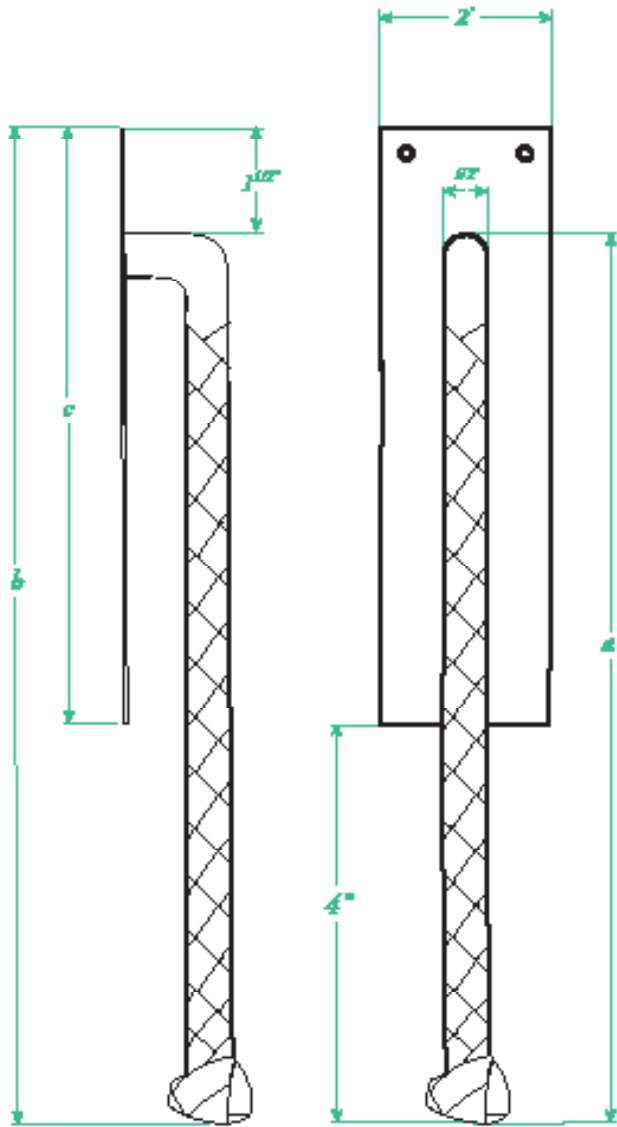

Braided Strap Door Pull

RUSTICAHARDWARE®

Braided Strap Door Pull

The location where you attach your Door Pull is up to you. We suggest you don't attach your Door Pull too close to the edge of your Door or a seam, as this would weaken the integrity of your Door. Typically we recommend that the center of your Door Pull be lined up 3' from the bottom of the door."

<i>length</i>	8	10	12	14	16	18	20	22	24	26	28	30	32	34
<i>a</i>	8	10	12	14	16	18	20	22	24	26	28	30	32	34
<i>b</i>	9 ^{1/2}	11 ^{1/2}	13 ^{1/2}	15 ^{1/2}	17 ^{1/2}	19 ^{1/2}	21 ^{1/2}	23 ^{1/2}	25 ^{1/2}	27 ^{1/2}	29 ^{1/2}	31 ^{1/2}	33 ^{1/2}	35 ^{1/2}
<i>c</i>	5 ^{1/2}	7 ^{1/2}	9 ^{1/2}	11 ^{1/2}	13 ^{1/2}	15 ^{1/2}	17 ^{1/2}	19 ^{1/2}	21 ^{1/2}	23 ^{1/2}	25 ^{1/2}	27 ^{1/2}	29 ^{1/2}	31 ^{1/2}

All measurements are shown in inches.

RUSTICAHARDWARE[®]