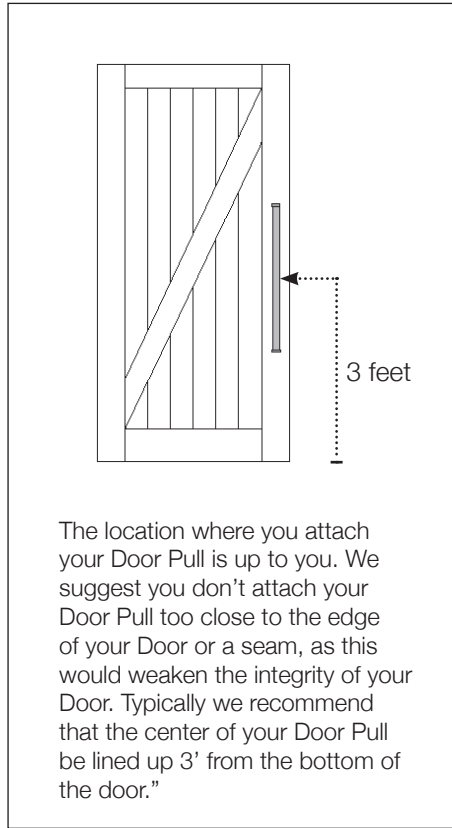

Braided Strap Door Pull

RUSTICAHARDWARE®

Braided Strap Door Pull

The location where you attach your Door Pull is up to you. We suggest you don't attach your Door Pull too close to the edge of your Door or a seam, as this would weaken the integrity of your Door. Typically we recommend that the center of your Door Pull be lined up 3' from the bottom of the door."

<i>length</i>	8	10	12	14	16	18	20	22	24	26	28	30	32	34
<i>a</i>	8	10	12	14	16	18	20	22	24	26	28	30	32	34
<i>b</i>	9 ^{1/2}	11 ^{1/2}	13 ^{1/2}	15 ^{1/2}	17 ^{1/2}	19 ^{1/2}	21 ^{1/2}	23 ^{1/2}	25 ^{1/2}	27 ^{1/2}	29 ^{1/2}	31 ^{1/2}	33 ^{1/2}	35 ^{1/2}
<i>c</i>	5 ^{1/2}	7 ^{1/2}	9 ^{1/2}	11 ^{1/2}	13 ^{1/2}	15 ^{1/2}	17 ^{1/2}	19 ^{1/2}	21 ^{1/2}	23 ^{1/2}	25 ^{1/2}	27 ^{1/2}	29 ^{1/2}	31 ^{1/2}

All measurements are shown in inches.

RUSTICAHARDWARE[®]