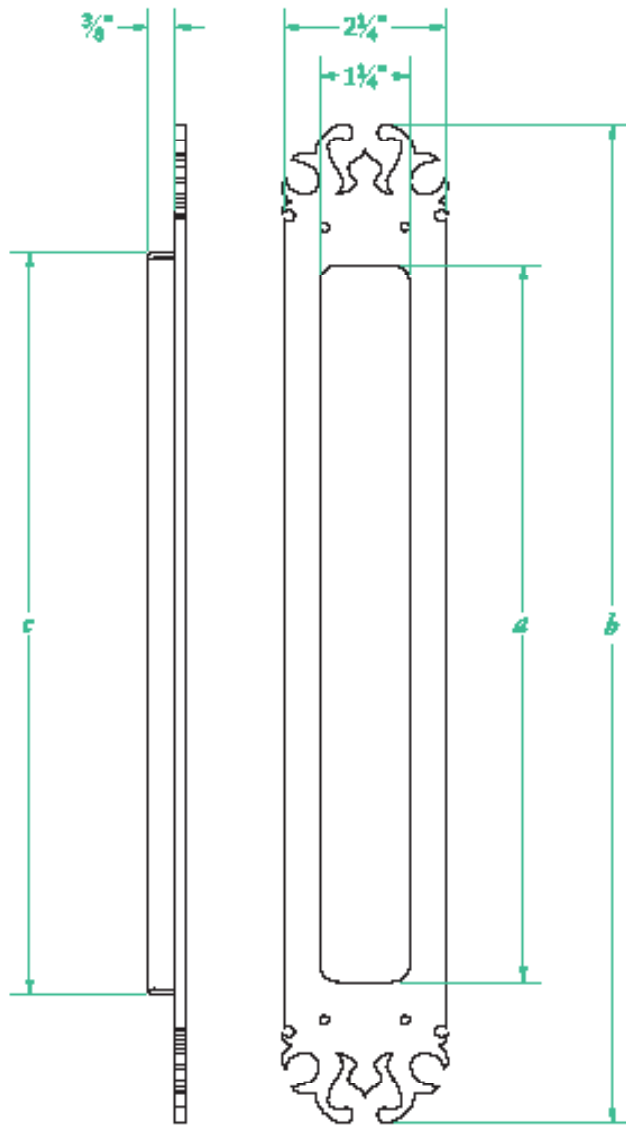

Vintage Flush Door Pull

RUSTICAHARDWARE®

Vintage Flush Door Pull

<i>length</i>	8	10	12	14	16	18	20	22	24	26	28	30
<i>a</i>	8	10	12	14	16	18	20	22	24	26	28	30
<i>b</i>	12	14	16	18	20	22	24	26	28	30	32	34
<i>c</i>	8 th	10 th	12 th	14 th	16 th	18 th	20 th	22 th	24 th	26 th	28 th	30 th

All measurements are shown in inches.

RUSTICAHARDWARE[®]