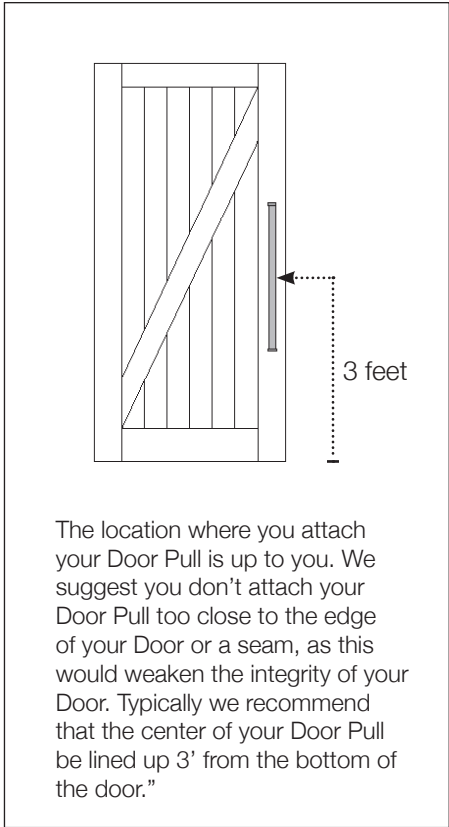

Vintage Flush Door Pull

RUSTICAHARDWARE®

Vintage Flush Door Pull

<i>length</i>	8	10	12	14	16	18	20	22	24	26	28	30
<i>a</i>	8	10	12	14	16	18	20	22	24	26	28	30
<i>b</i>	12	14	16	18	20	22	24	26	28	30	32	34
<i>c</i>	8 th	10 th	12 th	14 th	16 th	18 th	20 th	22 th	24 th	26 th	28 th	30 th

All measurements are shown in inches.

RUSTICAHARDWARE[®]