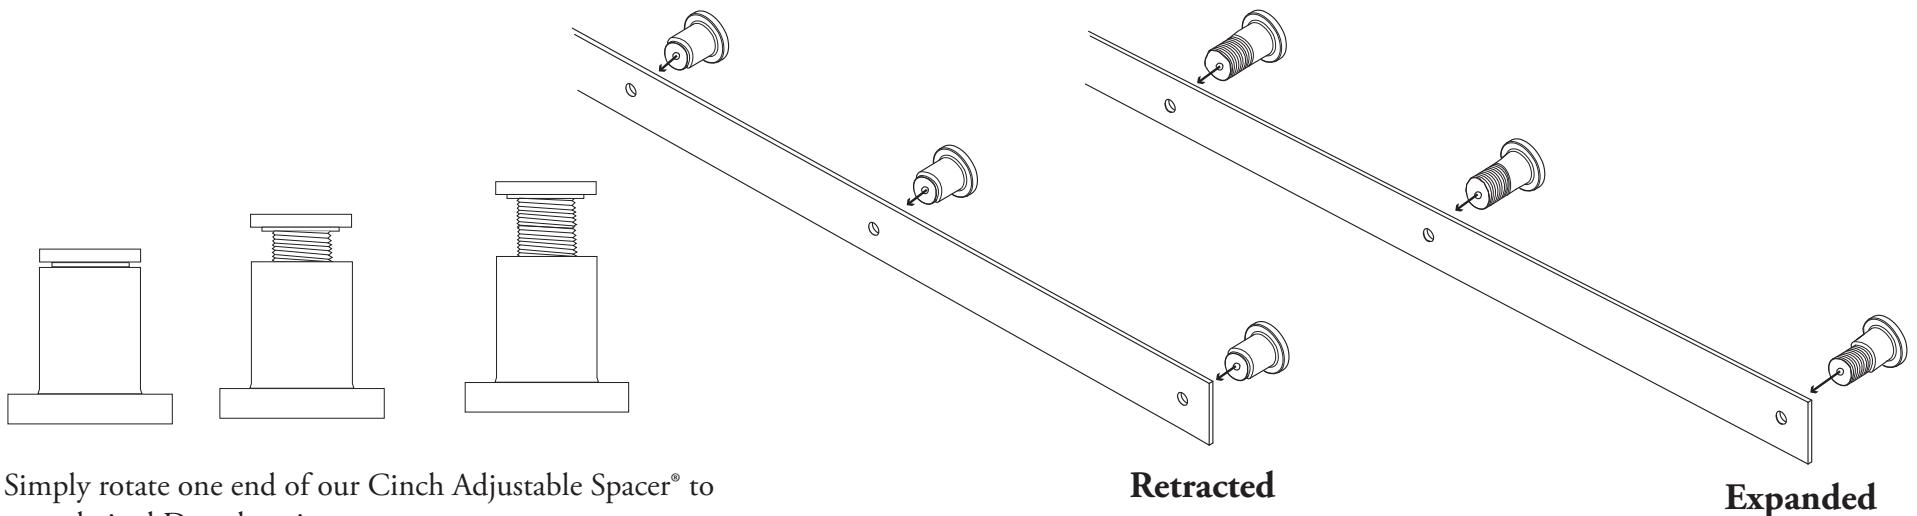

Live Inspired. Live in Art. *Cinch Adjustable Spacer*

What makes Rustica Hardware so unique?

Rustica Hardware is constantly refining the function behind our art. Our dedication to our customers experience is second to no one in the industry. Rustica Hardware's patented mounting hardware ensures an easy install to fast track redefining your home.

Patented Cinch Adjustable Spacer™ (Patent number: US 9,091.106 B2)

The Cinch Adjustable Spacer™ is the component that is installed between your track system and the wall. This unique innovation allows customers to control the distance between their wall to provide increased privacy for the room it's covering. This is a technology that is offered no where else in the industry. Our adjustable spacers are also very effective in situations where the wall is not an even or flat surface for your track to mount to.

Simply rotate one end of our Cinch Adjustable Spacer® to your desired Door location