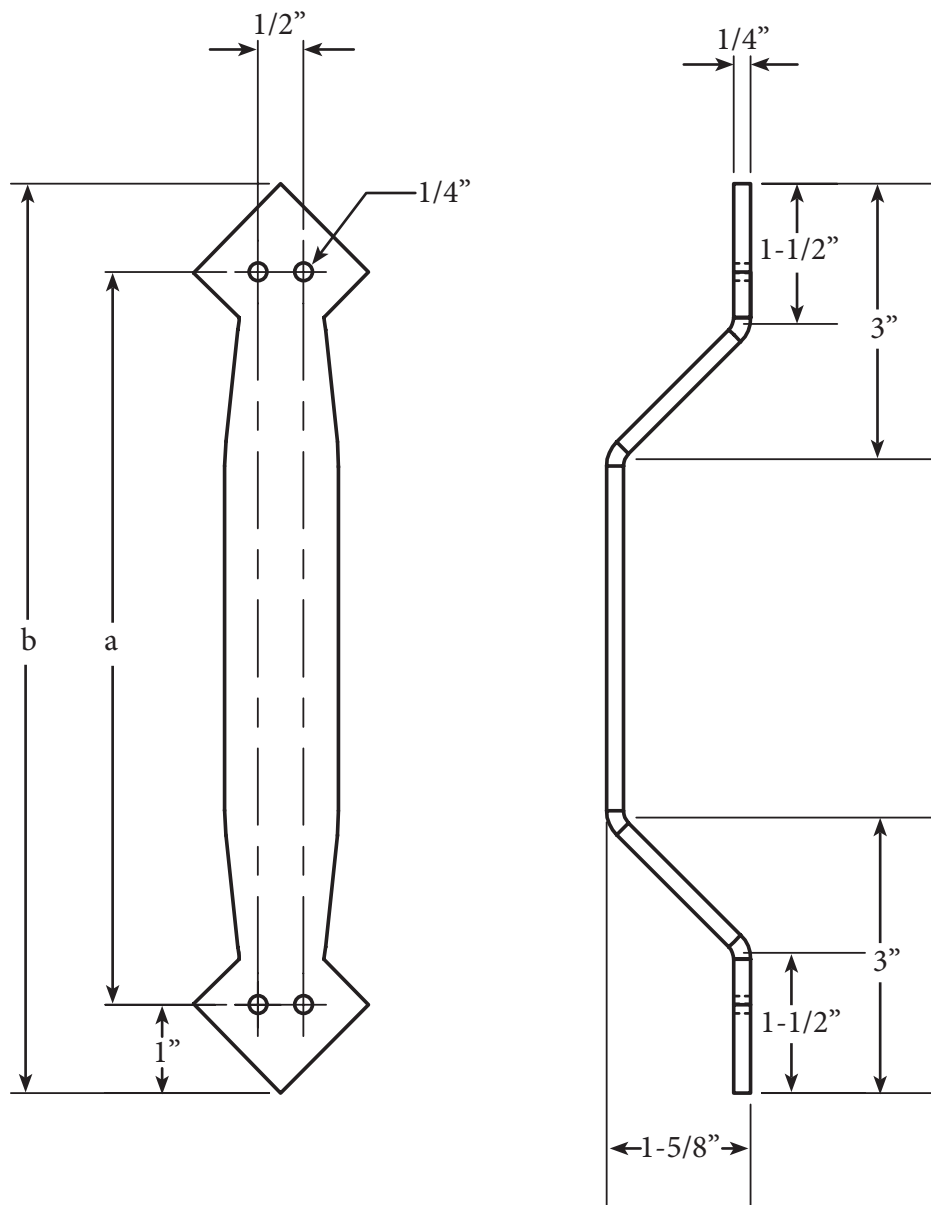

ARROW DOOR PULL

ARROW DOOR PULL Specs

Length	8	10	12	14	16	18	20	22	24	26	28	30
a	8	10	12	14	16	18	20	22	24	26	28	30
b	10	12	14	16	18	20	22	24	26	28	30	32

All measurements are shown in inches.

WE LOVE WHAT YOU ARE DOING WITH THE PLACE