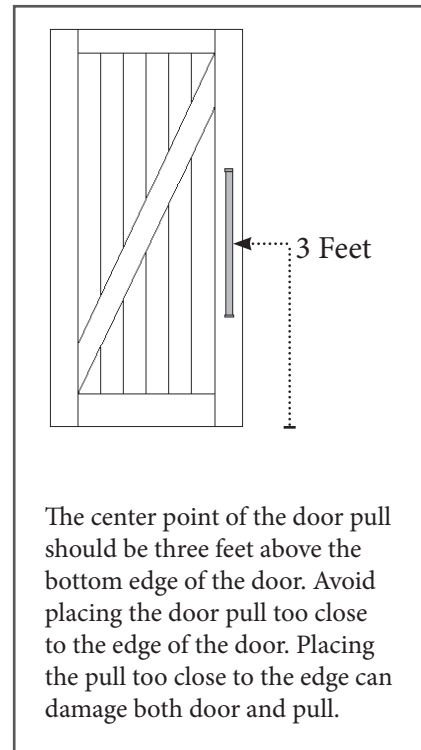

ARROW DOOR PULL

ARROW DOOR PULL Specs

Length	8	10	12	14	16	18	20	22	24	26	28	30
a	8	10	12	14	16	18	20	22	24	26	28	30
b	10	12	14	16	18	20	22	24	26	28	30	32

All measurements are shown in inches.

WE LOVE WHAT YOU ARE DOING WITH THE PLACE