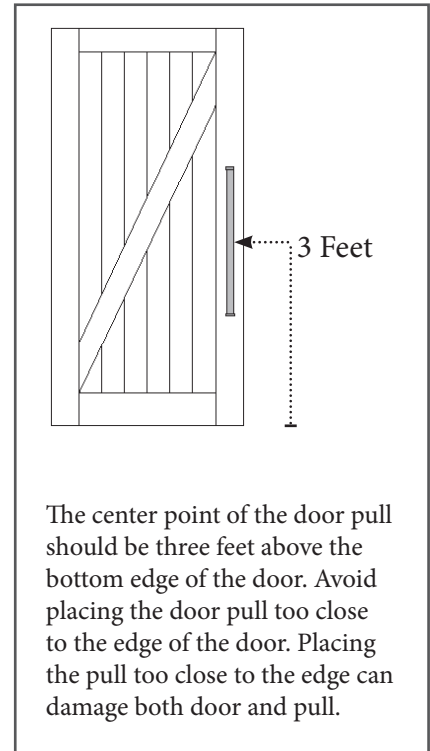

CENTURY DOOR PULL

CENTURY DOOR PULL Specs

Length	8	10	12	14	16	18	20	22	24	26	28	30
a	8	10	12	14	16	18	20	22	24	26	28	30
b	85/8	105/8	125/8	145/8	165/8	185/8	205/8	225/8	245/8	265/8	285/8	305/8
c	91/4	111/4	131/4	151/4	171/4	191/4	211/4	231/4	251/4	271/4	291/4	311/4

All measurements are shown in inches.

WE LOVE WHAT YOU ARE DOING WITH THE PLACE

CONGRATULATIONS ON YOUR DECISION TO BRING HOME
AN AMERICAN MADE PRODUCT OF THE HIGHEST QUALITY.
WE HOPE YOUR CENTURY DOOR PULL BRINGS ART AND FUNCTION
INTO YOUR LIFE.