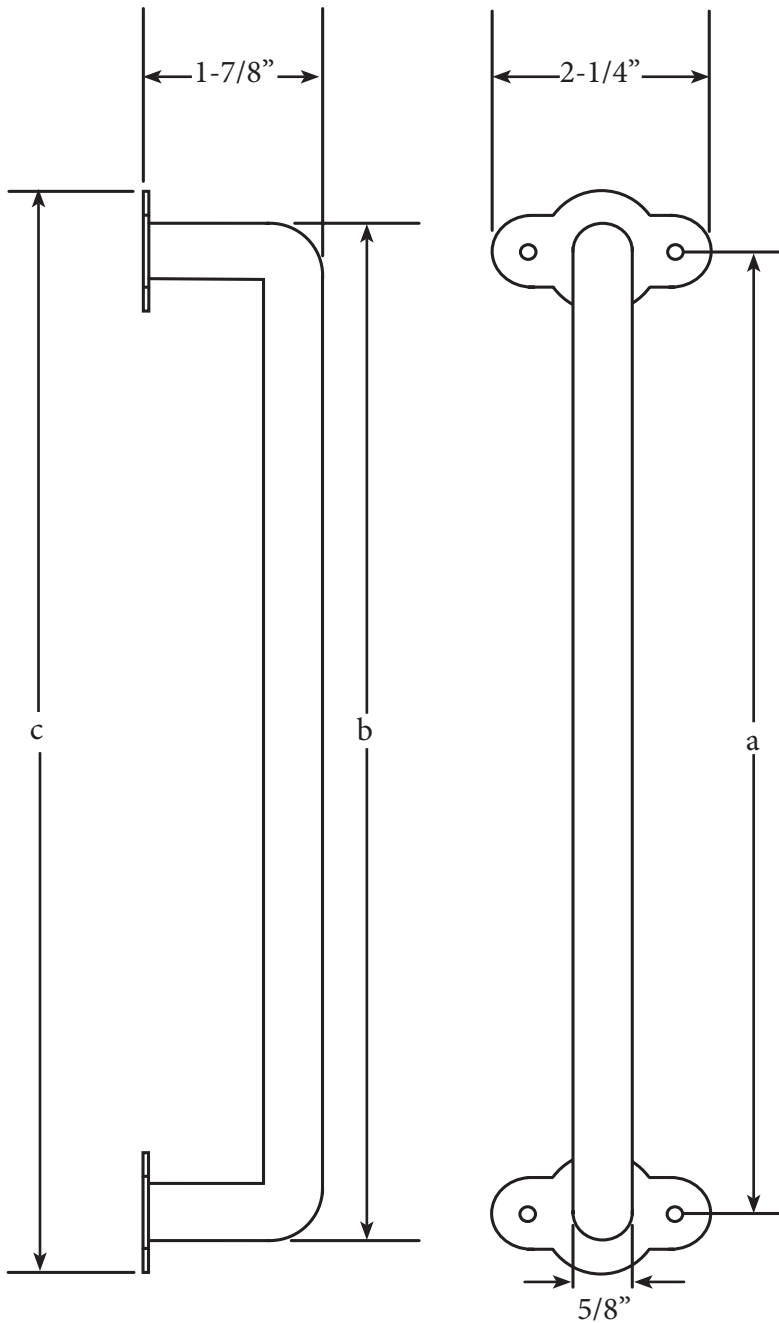

CENTURY DOOR PULL

CENTURY DOOR PULL Specs

Length	8	10	12	14	16	18	20	22	24	26	28	30
a	8	10	12	14	16	18	20	22	24	26	28	30
b	85/8	105/8	125/8	145/8	165/8	185/8	205/8	225/8	245/8	265/8	285/8	305/8
c	91/4	111/4	131/4	151/4	171/4	191/4	211/4	231/4	251/4	271/4	291/4	311/4

All measurements are shown in inches.

WE LOVE WHAT YOU ARE DOING WITH THE PLACE

CONGRATULATIONS ON YOUR DECISION TO BRING HOME
AN AMERICAN MADE PRODUCT OF THE HIGHEST QUALITY.
WE HOPE YOUR CENTURY DOOR PULL BRINGS ART AND FUNCTION
INTO YOUR LIFE.