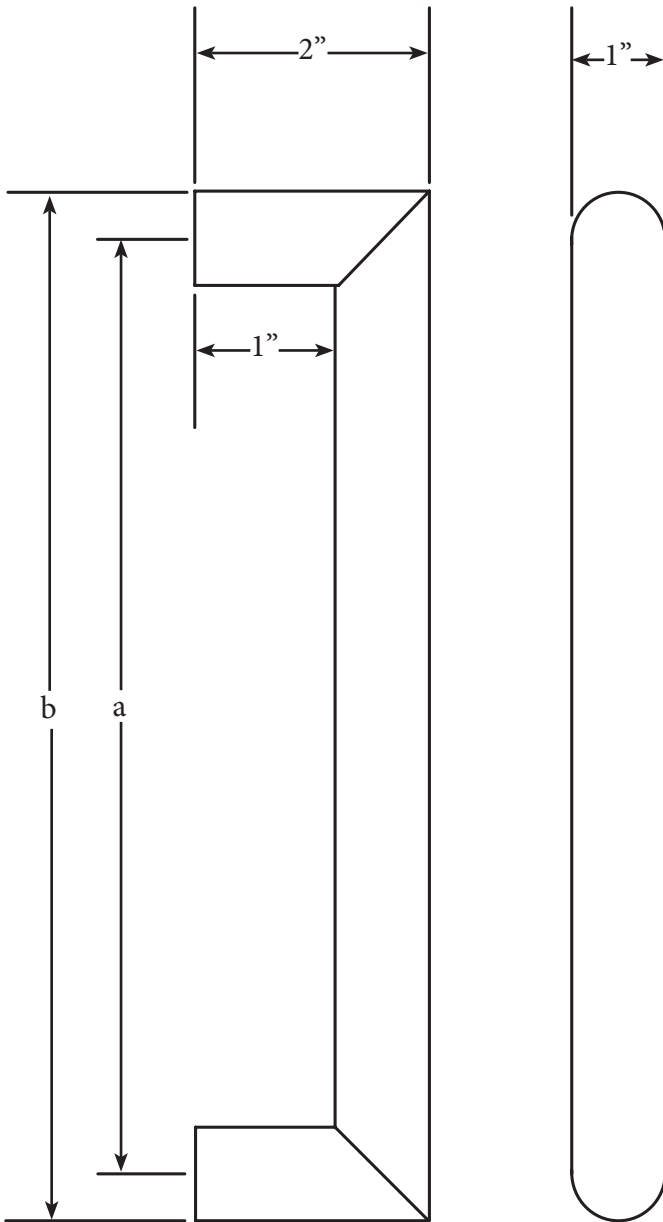

INDUSTRIC DOOR PULL

INDUSTRIC DOOR PULL Specs

Length	8	10	12	14	16	18	20	22	24	26	28	30
a	8	10	12	14	16	18	20	22	24	26	28	30
b	9	11	13	15	17	19	21	23	25	27	29	31

All measurements are shown in inches.

WE LOVE WHAT YOU ARE DOING WITH THE PLACE