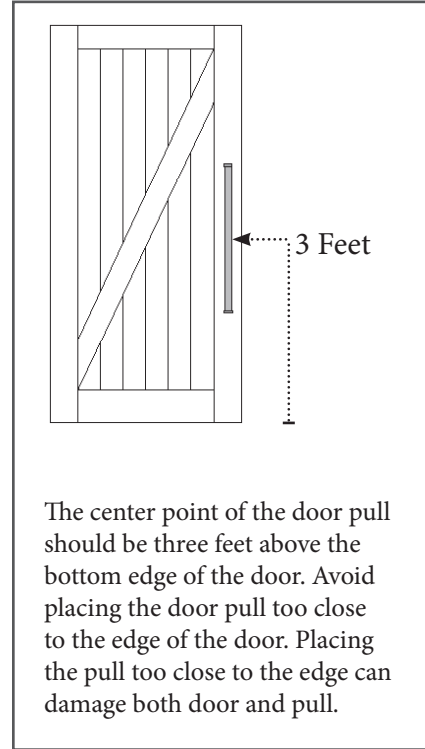

INDUSTRIC DOOR PULL

INDUSTRIC DOOR PULL Specs

Length	8	10	12	14	16	18	20	22	24	26	28	30
a	8	10	12	14	16	18	20	22	24	26	28	30
b	9	11	13	15	17	19	21	23	25	27	29	31

All measurements are shown in inches.

WE LOVE WHAT YOU ARE DOING WITH THE PLACE