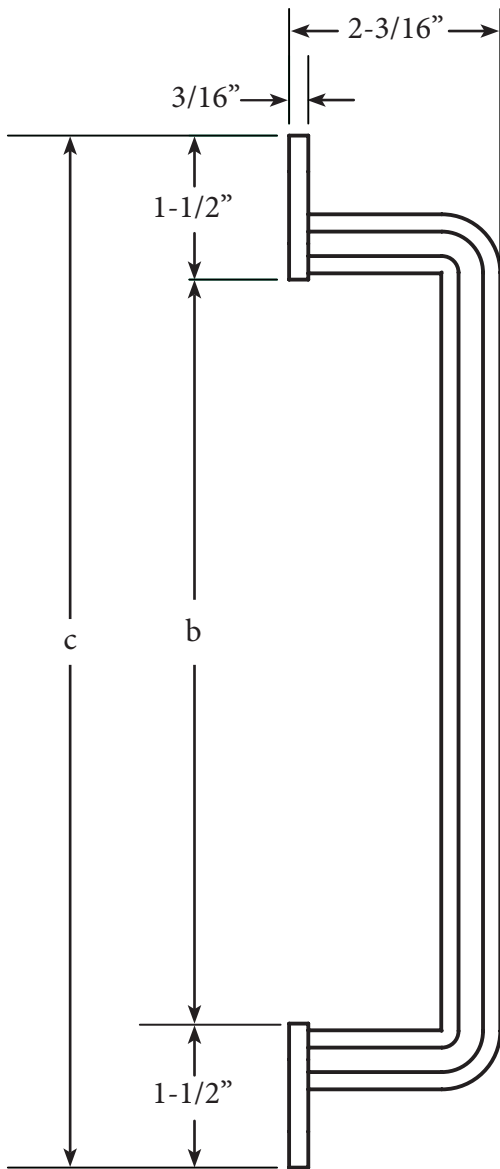

REDWOOD DOOR PULL

REDWOOD PULL Specs

Length	8	10	12	14	16	18	20	22	24	26	28	30
a	8	10	12	14	16	18	20	22	24	26	28	30
b	7 ¹ / ₈	9 ¹ / ₈	11 ¹ / ₈	13 ¹ / ₈	15 ¹ / ₈	17 ¹ / ₈	19 ¹ / ₈	21 ¹ / ₈	23 ¹ / ₈	25 ¹ / ₈	27 ¹ / ₈	29 ¹ / ₈
c	8 ³ / ₄	10 ³ / ₄	12 ³ / ₄	14 ³ / ₄	16 ³ / ₄	18 ³ / ₄	20 ³ / ₄	22 ³ / ₄	24 ³ / ₄	26 ³ / ₄	28 ³ / ₄	30 ³ / ₄

All measurements are shown in inches.

WE LOVE WHAT YOU ARE DOING WITH THE PLACE

**CONGRATULATIONS ON YOUR DECISION TO BRING HOME
AN AMERICAN MADE PRODUCT OF THE HIGHEST QUALITY.
WE HOPE YOUR REDWOOD DOOR PULL BRINGS ART AND FUNCTION
INTO YOUR LIFE.**