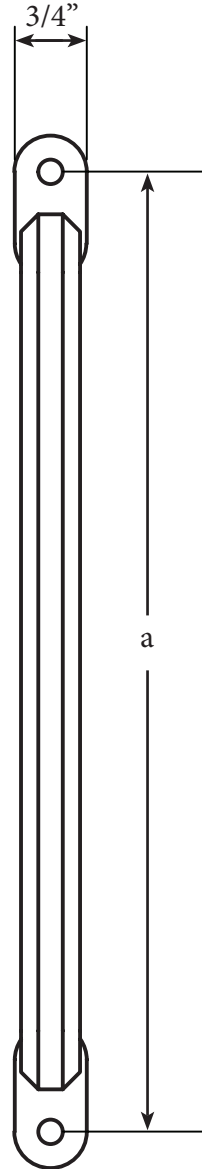

REDWOOD DOOR PULL

REDWOOD PULL Specs

Length	8	10	12	14	16	18	20	22	24	26	28	30
a	8	10	12	14	16	18	20	22	24	26	28	30
b	7 ¹ / ₈	9 ¹ / ₈	11 ¹ / ₈	13 ¹ / ₈	15 ¹ / ₈	17 ¹ / ₈	19 ¹ / ₈	21 ¹ / ₈	23 ¹ / ₈	25 ¹ / ₈	27 ¹ / ₈	29 ¹ / ₈
c	8 ³ / ₄	10 ³ / ₄	12 ³ / ₄	14 ³ / ₄	16 ³ / ₄	18 ³ / ₄	20 ³ / ₄	22 ³ / ₄	24 ³ / ₄	26 ³ / ₄	28 ³ / ₄	30 ³ / ₄

All measurements are shown in inches.

WE LOVE WHAT YOU ARE DOING WITH THE PLACE

**CONGRATULATIONS ON YOUR DECISION TO BRING HOME
AN AMERICAN MADE PRODUCT OF THE HIGHEST QUALITY.
WE HOPE YOUR REDWOOD DOOR PULL BRINGS ART AND FUNCTION
INTO YOUR LIFE.**