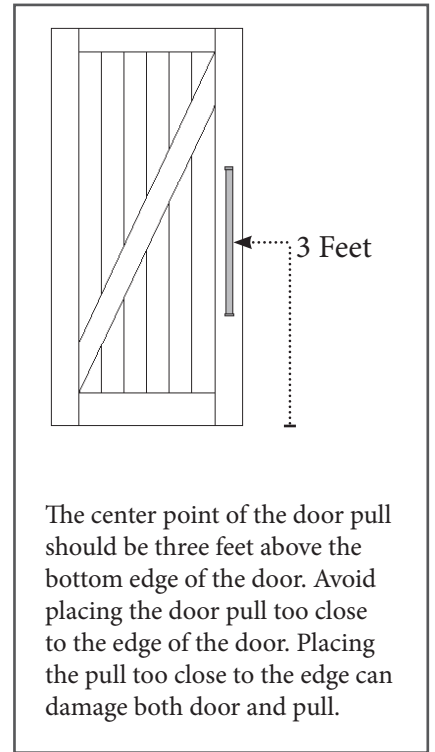

REDWOOD DOOR PULL

REDWOOD PULL Specs

Length	8	10	12	14	16	18	20	22	24	26	28	30
a	8	10	12	14	16	18	20	22	24	26	28	30
b	7 ¹ / ₈	9 ¹ / ₈	11 ¹ / ₈	13 ¹ / ₈	15 ¹ / ₈	17 ¹ / ₈	19 ¹ / ₈	21 ¹ / ₈	23 ¹ / ₈	25 ¹ / ₈	27 ¹ / ₈	29 ¹ / ₈
c	8 ³ / ₄	10 ³ / ₄	12 ³ / ₄	14 ³ / ₄	16 ³ / ₄	18 ³ / ₄	20 ³ / ₄	22 ³ / ₄	24 ³ / ₄	26 ³ / ₄	28 ³ / ₄	30 ³ / ₄

All measurements are shown in inches.

WE LOVE WHAT YOU ARE DOING WITH THE PLACE

**CONGRATULATIONS ON YOUR DECISION TO BRING HOME
AN AMERICAN MADE PRODUCT OF THE HIGHEST QUALITY.
WE HOPE YOUR REDWOOD DOOR PULL BRINGS ART AND FUNCTION
INTO YOUR LIFE.**