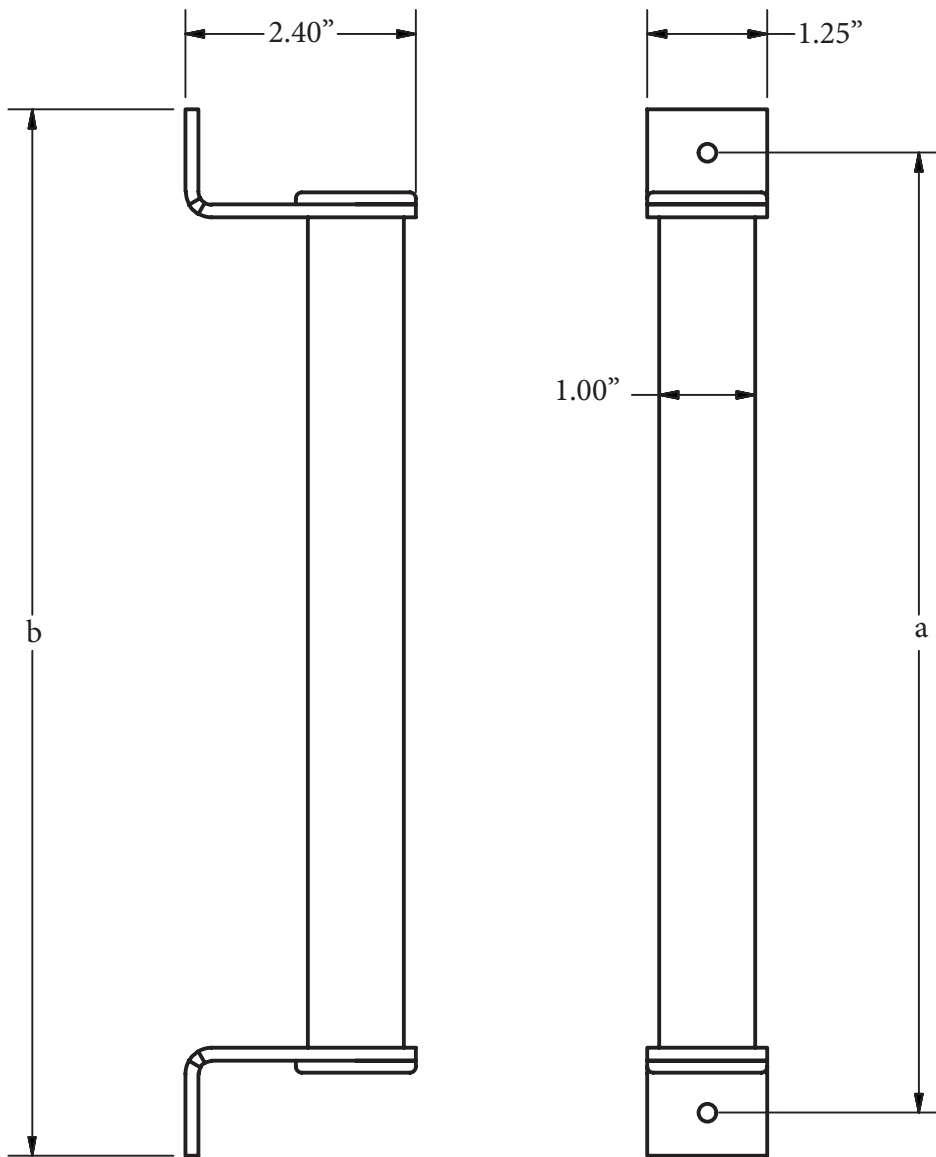

WASATCH DOOR PULL

WASATCH PULL Specs

Length	8	10	12	14	16	18	20	22	24	26	28	30
a	8	10	12	14	16	18	20	22	24	26	28	30
b	8 7/8	10 7/8	12 7/8	14 7/8	16 7/8	18 7/8	20 7/8	22 7/8	24 7/8	26 7/8	28 7/8	30 7/8

All measurements are shown in inches.