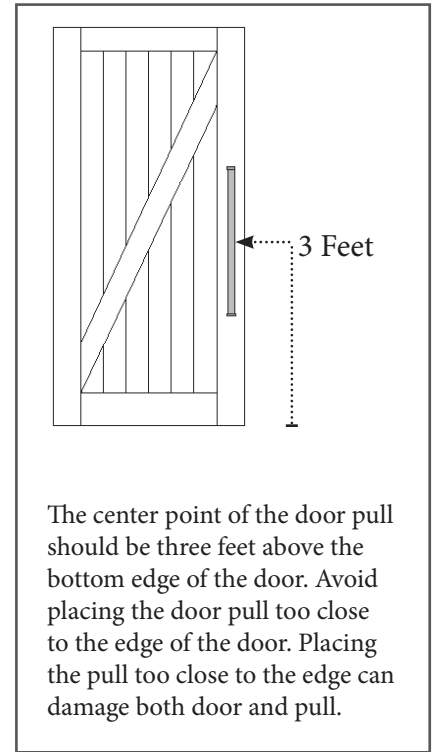

WASATCH DOOR PULL

WASATCH PULL Specs

Length	8	10	12	14	16	18	20	22	24	26	28	30
a	8	10	12	14	16	18	20	22	24	26	28	30
b	8 7/8	10 7/8	12 7/8	14 7/8	16 7/8	18 7/8	20 7/8	22 7/8	24 7/8	26 7/8	28 7/8	30 7/8

All measurements are shown in inches.